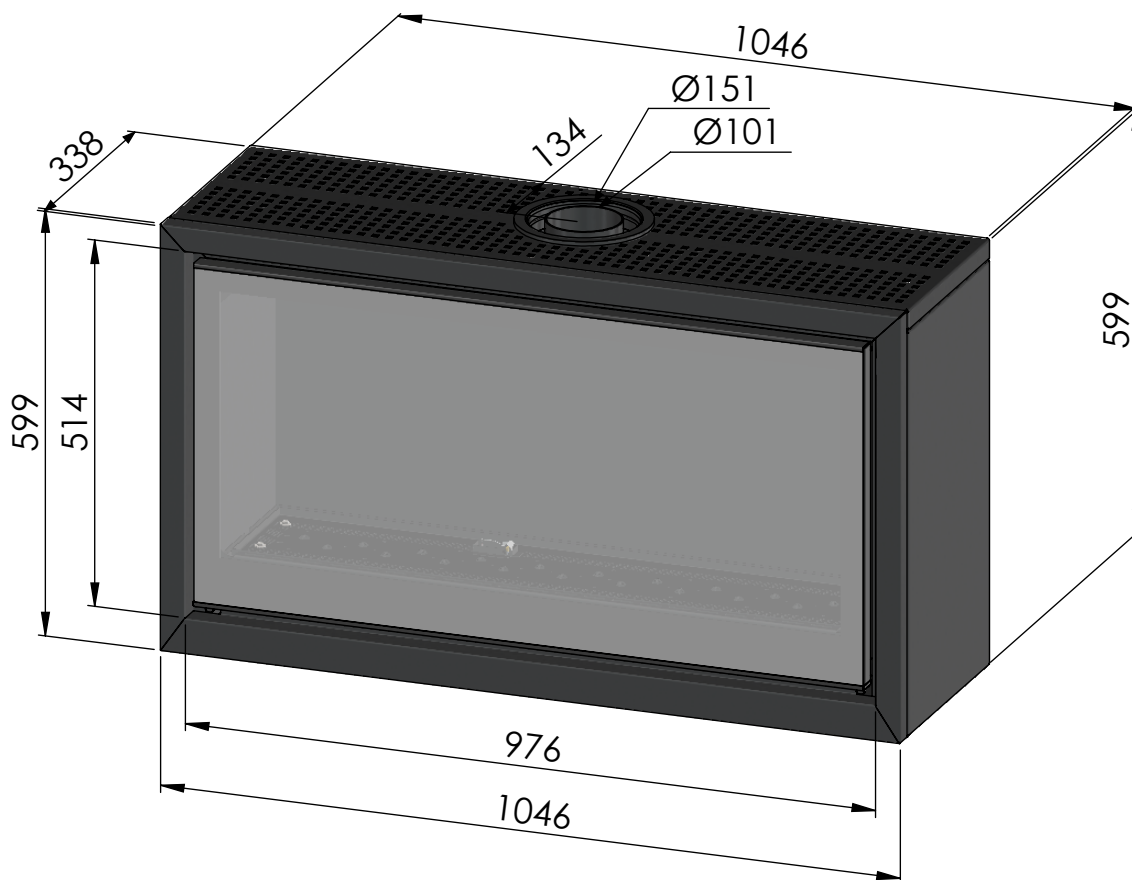

# Afmetingen / Dimensions ADIM 4

Gasaansluiting 3/8"  
Raccordement gaz 3/8"

Gasaansluiting 3/8"  
Raccordement gaz 3/8"