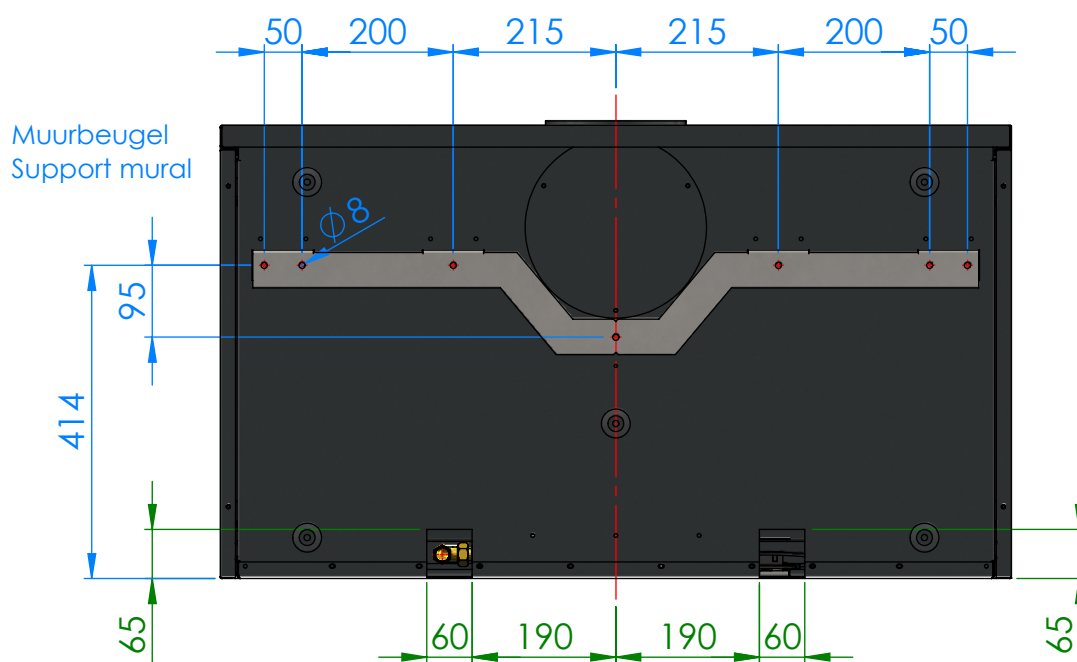

# Afmetingen / Dimensions ADIM 4

Gasaansluiting 3/8"  
Raccordement gaz 3/8"

Gasaansluiting 3/8"  
Raccordement gaz 3/8"