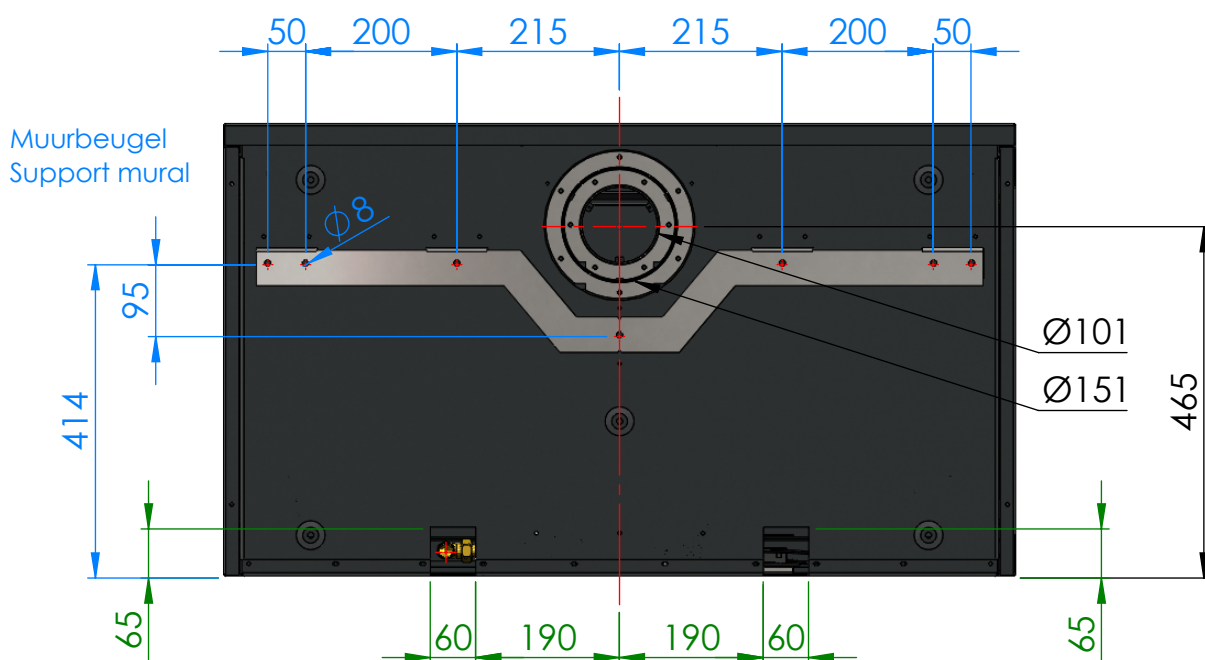

# Afmetingen / Dimensions ADIM 4

Gasaansluiting 3/8"  
Raccordement gaz 3/8"

Gasaansluiting 3/8"  
Raccordement gaz 3/8"