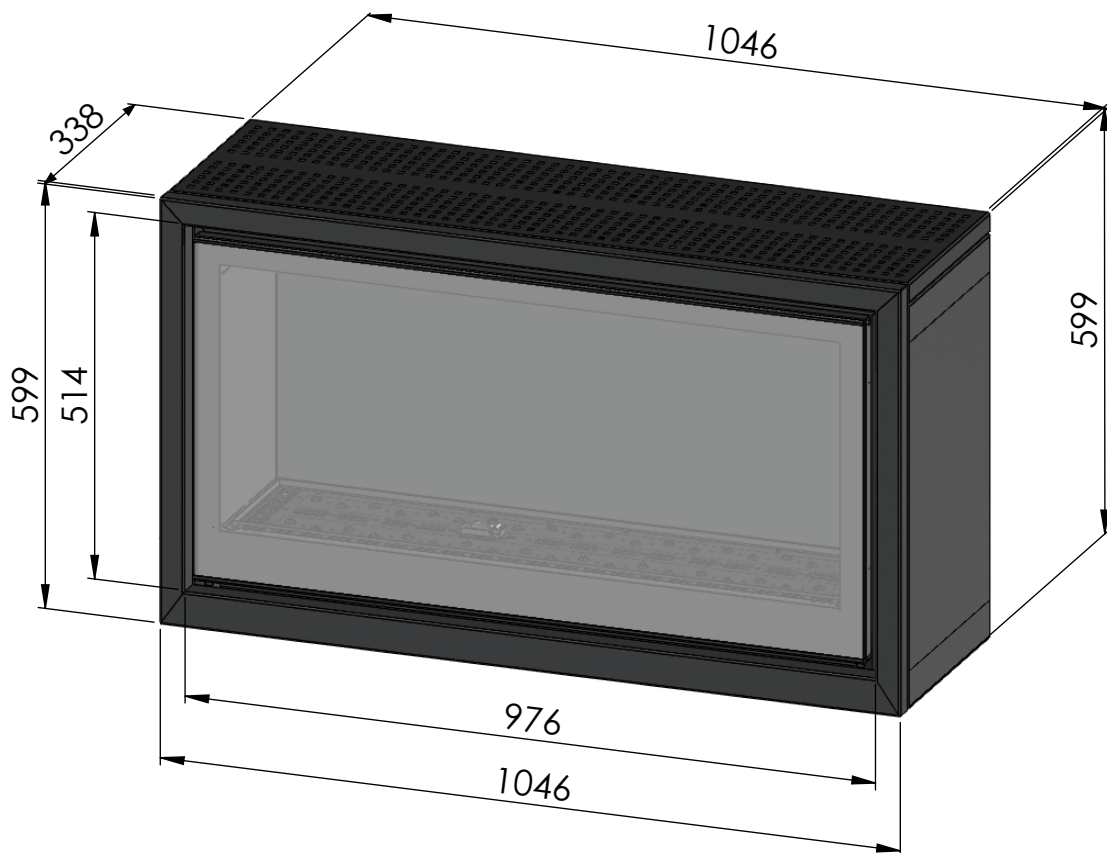

# Afmetingen / Dimensions ADIM 4

Gasaansluiting 3/8"  
Raccordement gaz 3/8"

Gasaansluiting 3/8"  
Raccordement gaz 3/8"