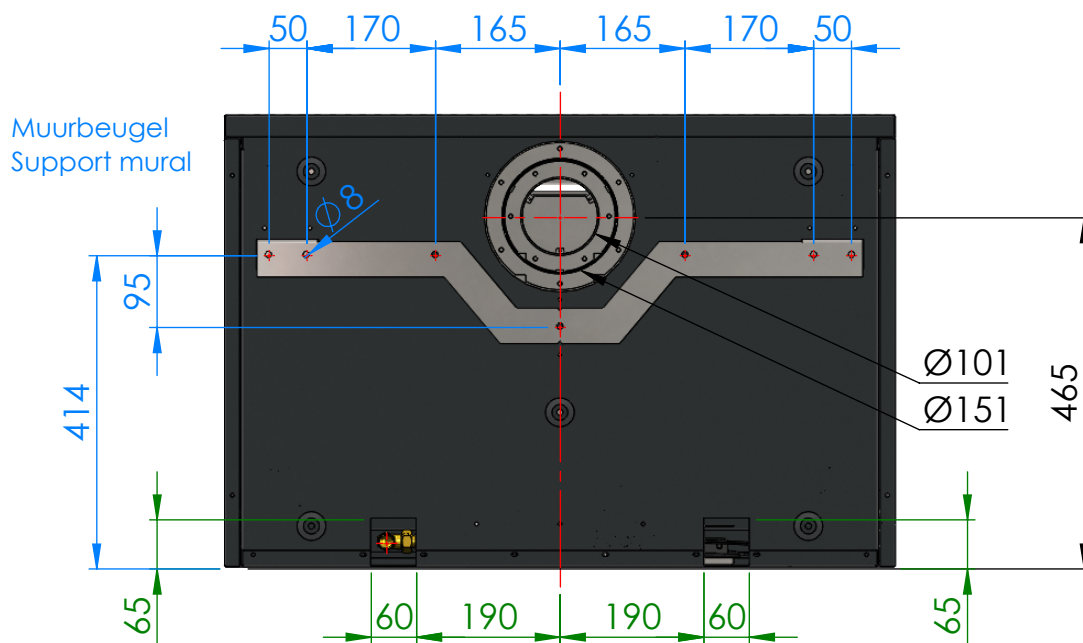

Afmetingen / Dimensions ADIM 3

Gasaansluiting 3/8"
Raccordement gaz 3/8"

Gasaansluiting 3/8"
Raccordement gaz 3/8"

Afmetingen / Dimensions ADIM 3