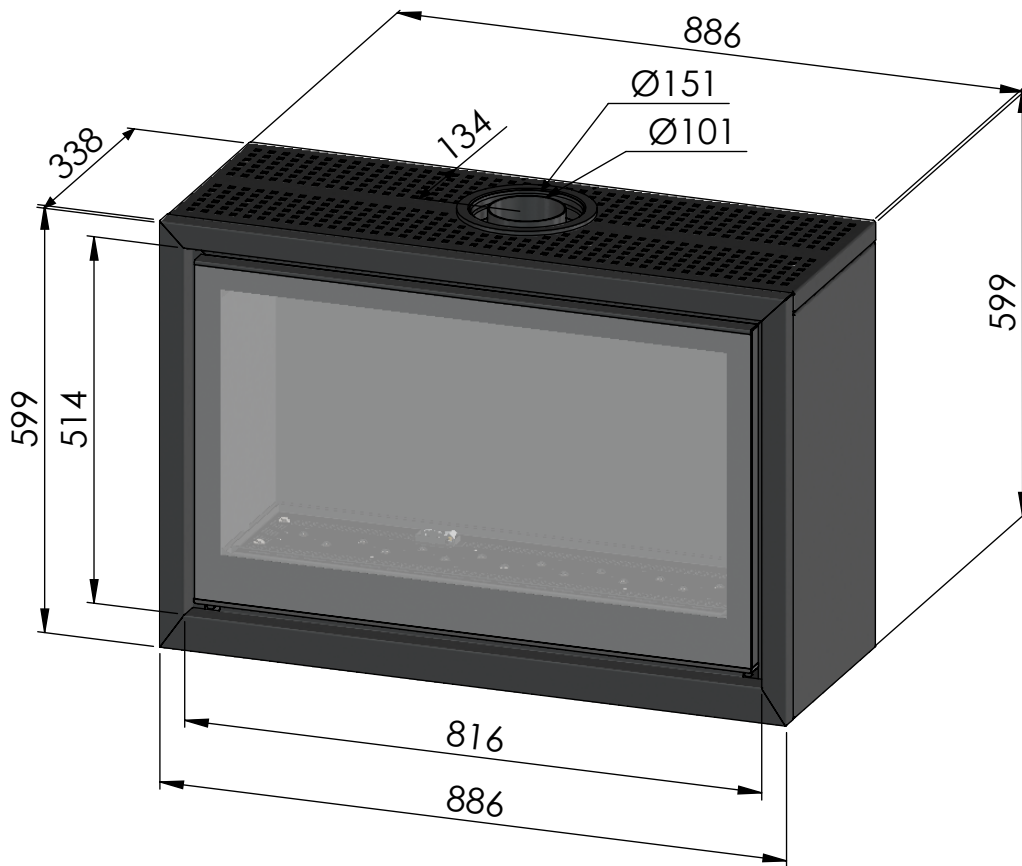

Afmetingen / Dimensions ADIM 3

Gasaansluiting 3/8"
Raccordement gaz 3/8"

Gasaansluiting 3/8"
Raccordement gaz 3/8"

Afmetingen / Dimensions ADIM 3