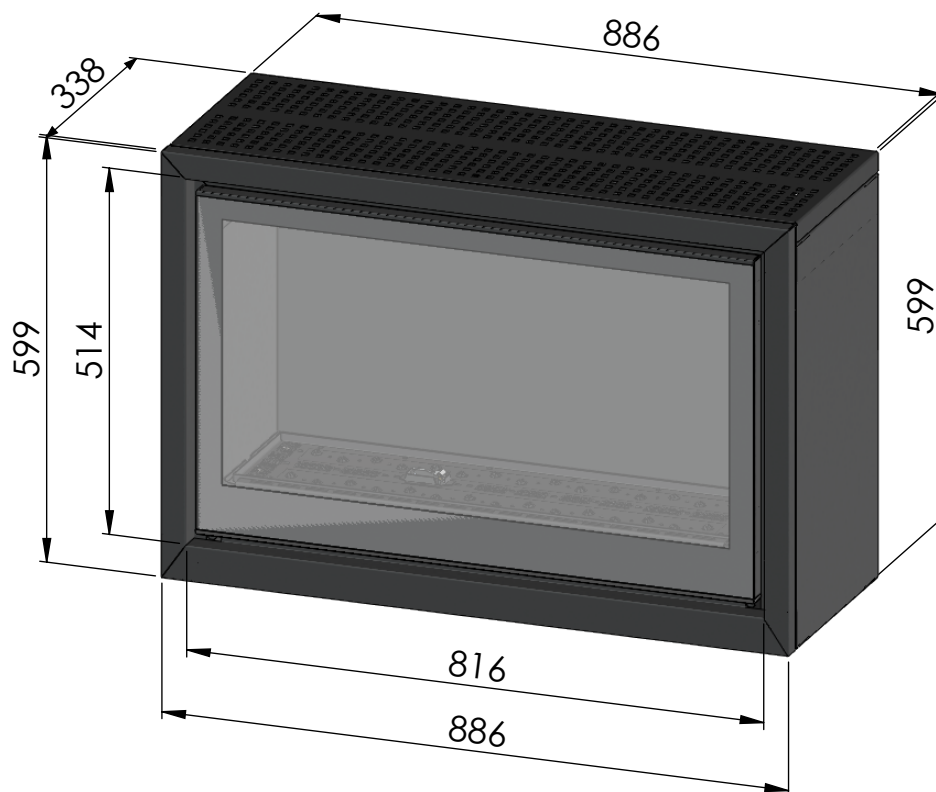

Afmetingen / Dimensions ADIM 3

Gasaansluiting 3/8"
Raccordement gaz 3/8"

Gasaansluiting 3/8"
Raccordement gaz 3/8"

Afmetingen / Dimensions ADIM 3