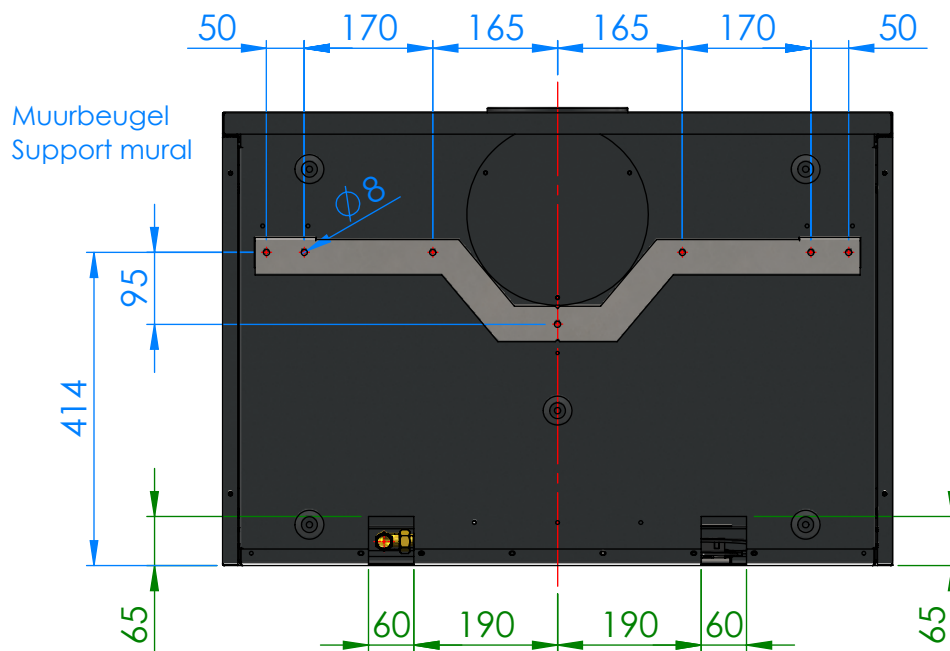

Afmetingen / Dimensions ADIM 3

Gasaansluiting 3/8"
Raccordement gaz 3/8"

Gasaansluiting 3/8"
Raccordement gaz 3/8"

Afmetingen / Dimensions ADIM 3