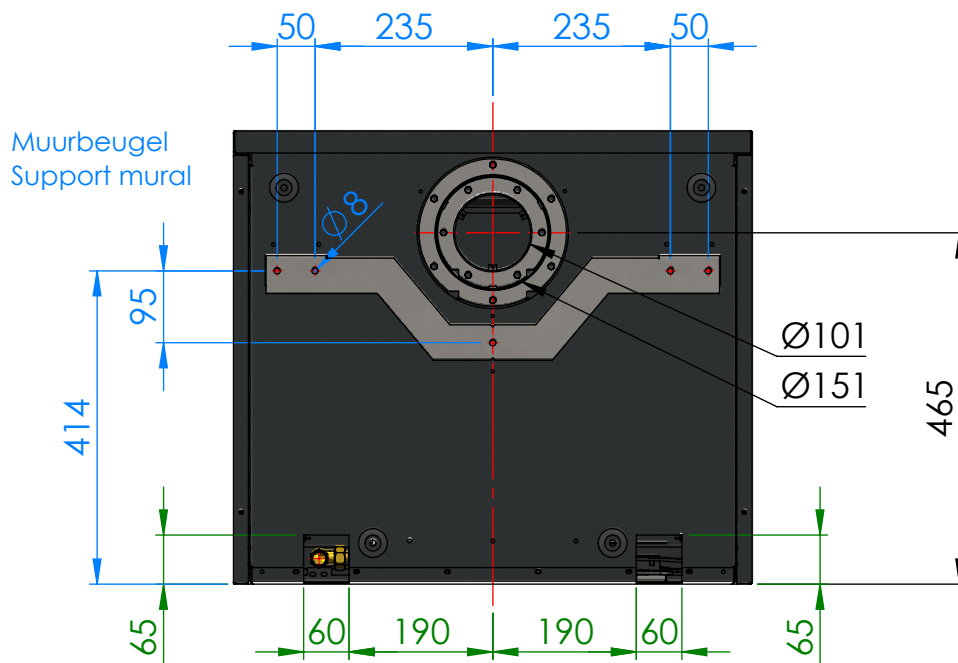

Afmetingen / Dimensions ADIM 2

Gasaansluiting 3/8"
Raccordement gaz 3/8"