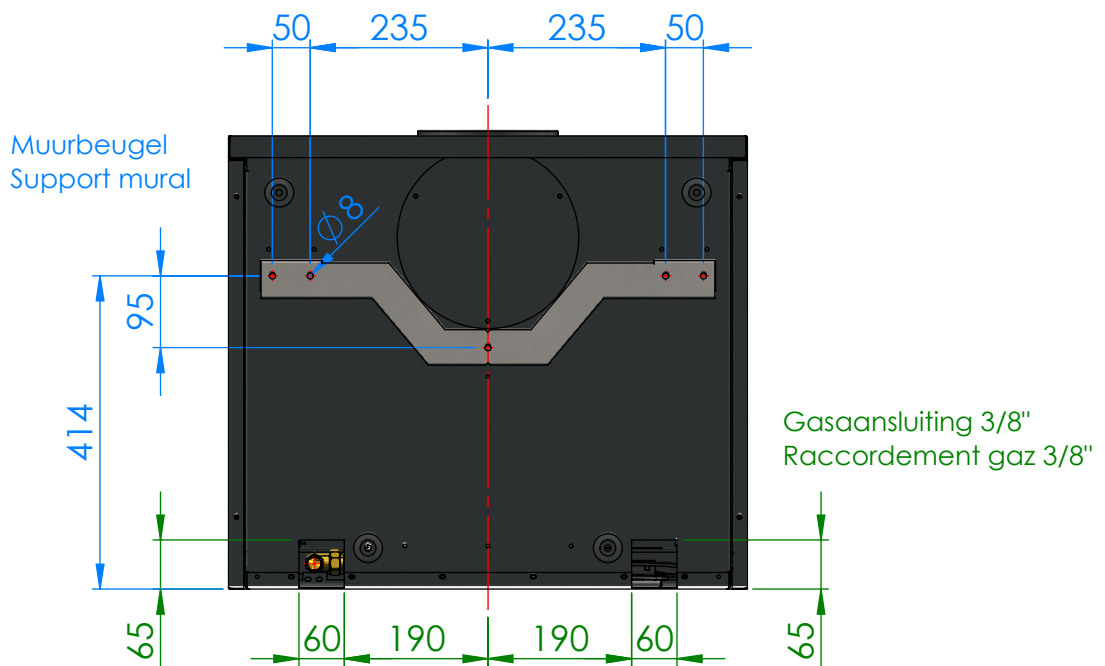

Afmetingen / Dimensions ADIM 2

Gasaansluiting 3/8"
Raccordement gaz 3/8"