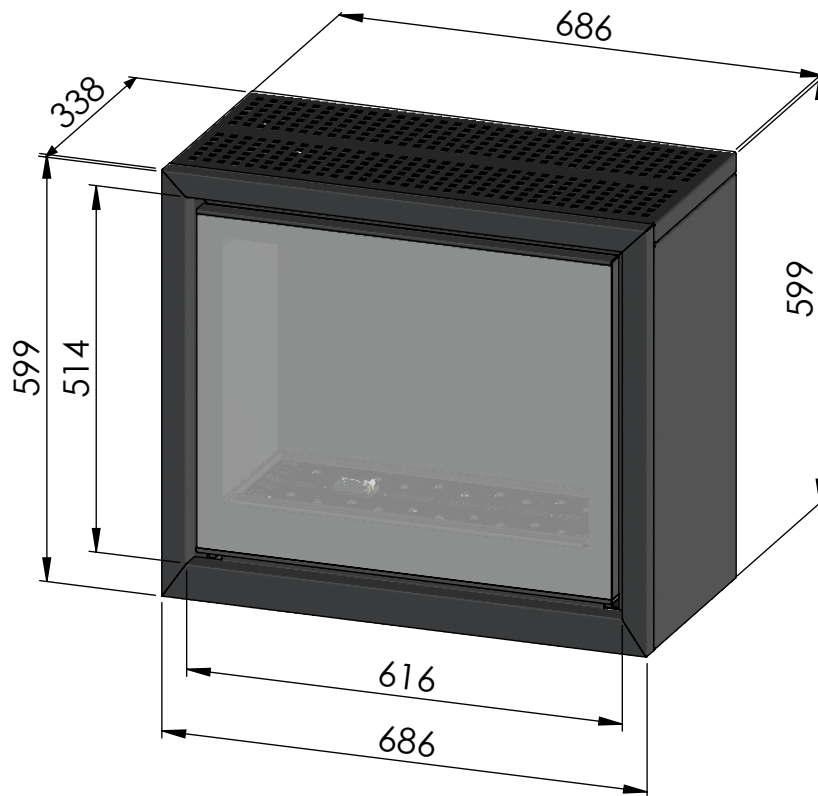

Afmetingen / Dimensions ADIM 2

Gasaansluiting 3/8"
Raccordement gaz 3/8"