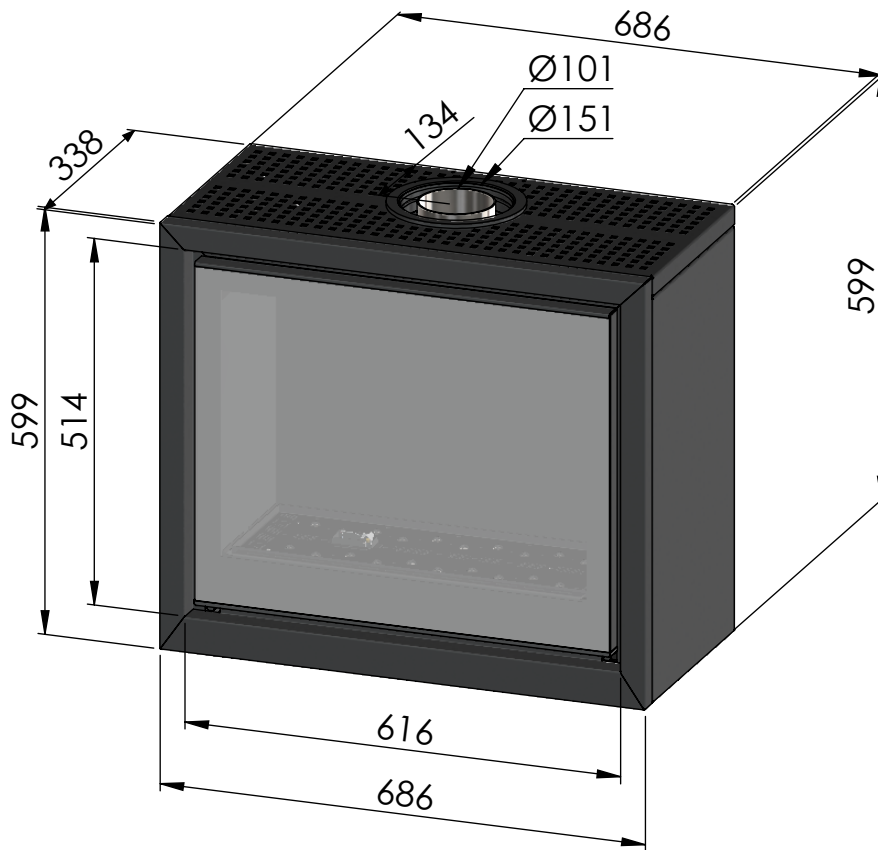

Afmetingen / Dimensions ADIM 2

Gasaansluiting 3/8"
Raccordement gaz 3/8"